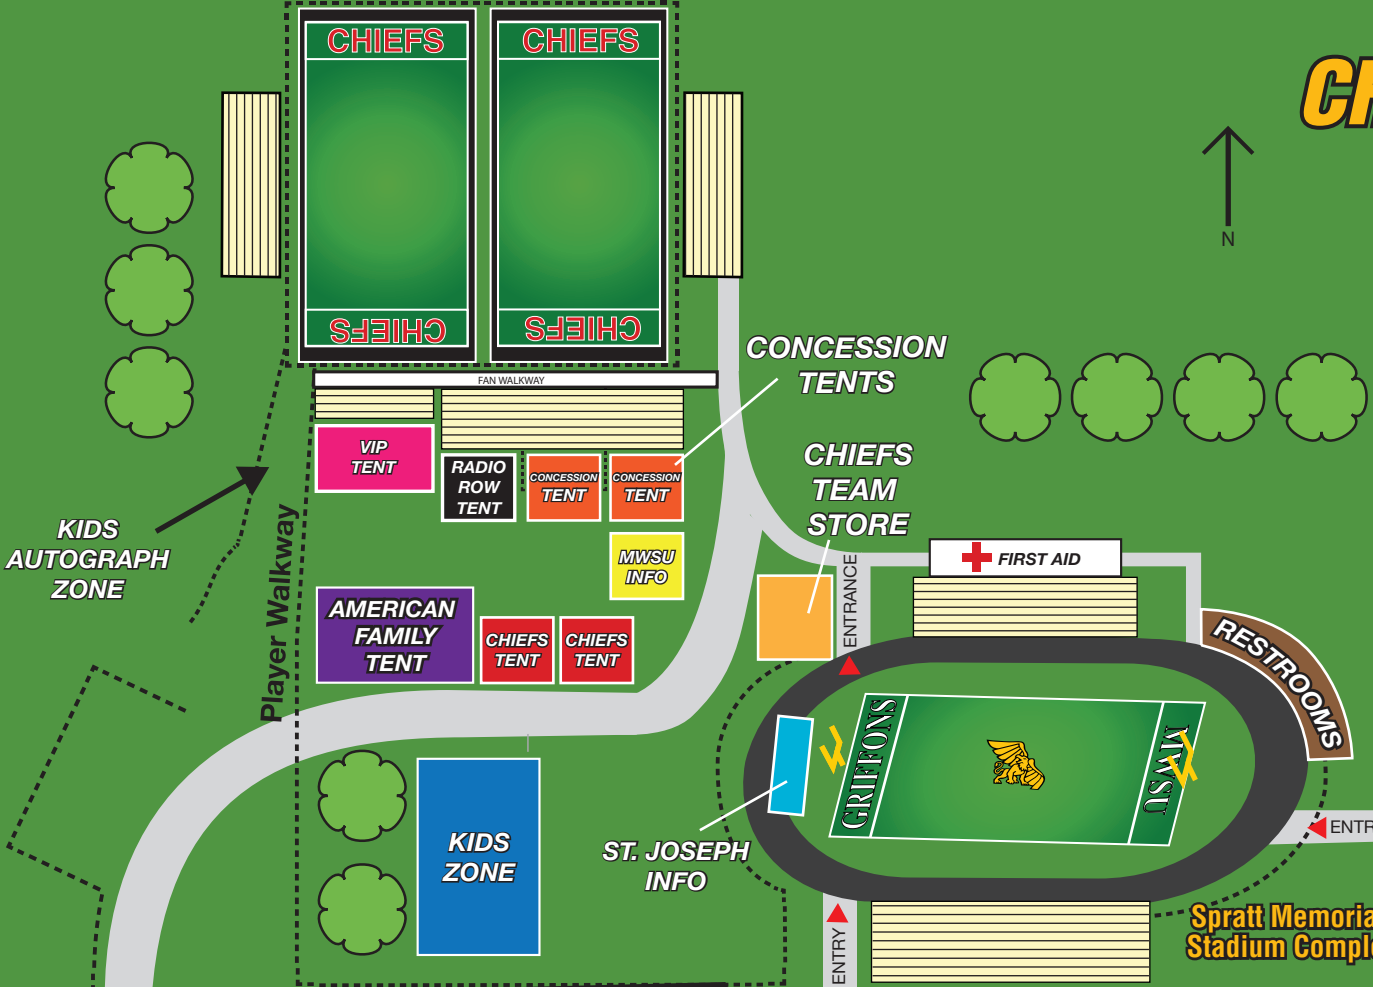

CHIEFS TRAINING CAMP MAP

TRAINING CAMP

MISSOURI WESTERN STATE UNIVERSITY - ST. JOSEPH, MO

PRESENTED BY Heartland Health

Grass Parking Lot

Disabled Parking Lot

Baker Family Fitness Center

Parking Lot

camp visitor parking

Downs Drive

To Parking Lot J overflow parking